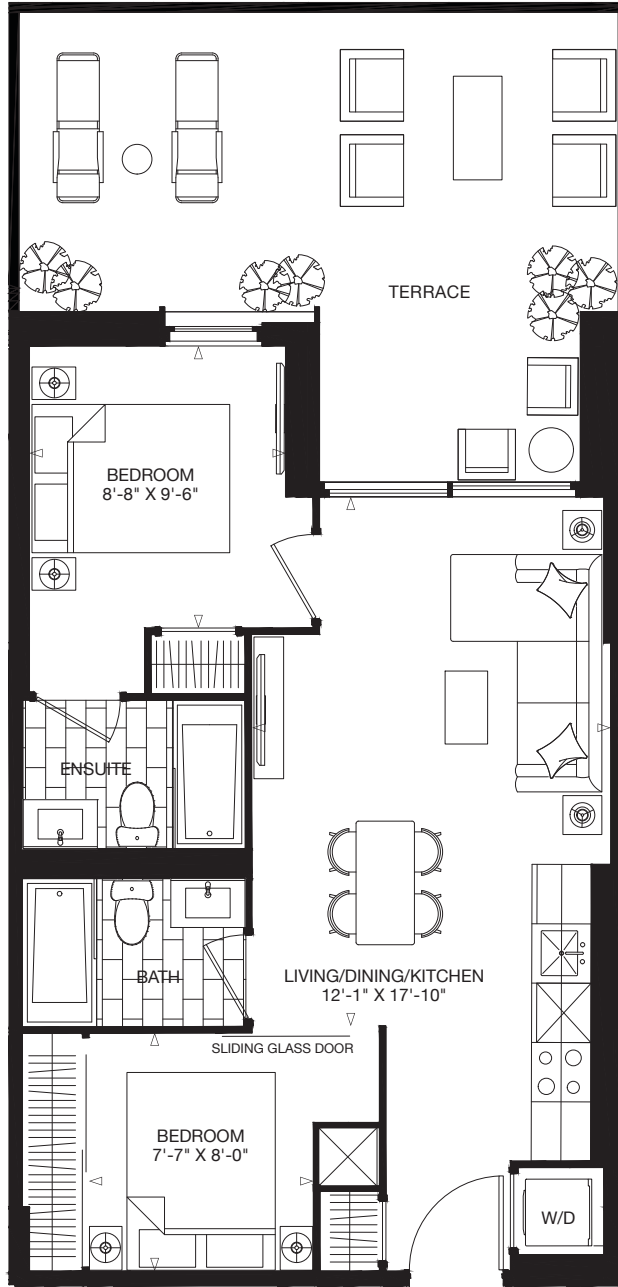

SUITE 2D-T

EHTGOODE

TWO BEDROOM

INTERIOR | 621 SQ. FT.
EXTERIOR | 255 SQ. FT.
TOTAL | 876 SQ. FT.

CONDOS IN THE DISTILLERY DISTRICT

FLOOR 2

Dimensions, specifications, layouts and materials are approximate only and are subject to change without notice. Tile patterns may vary. Window size and location may vary. Actual usable floor space may vary from stated floor area. Balcony and terrace area is approximate and may vary in size floor to floor due to architectural detail. The purchaser acknowledges that the actual unit purchased may be a reverse layout to the plan shown. See Sales Representative for full details. E. & O. E.